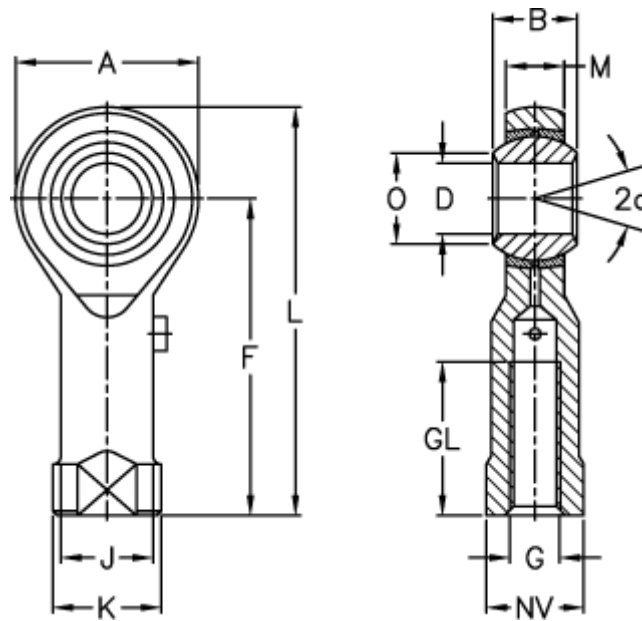

Article number: 03261012

Description: Fluro Rod End GIL 12-SN
Special lubricating nipple with left-handed thread

Measures

A	= 32	J	= 17.5	Weight (g) = 115
a (degrees)	= 13	K	= 22	
B	= 16	L	= 66	
D	= 12	M	= 12	
Dynamic load C (kN)	= 10	NV	= 19	
F	= 50	O	= 15.4	
G	= M12	Permissible rpm	= 450	
GL	= 22	Static load C0 (kN)	= 27	